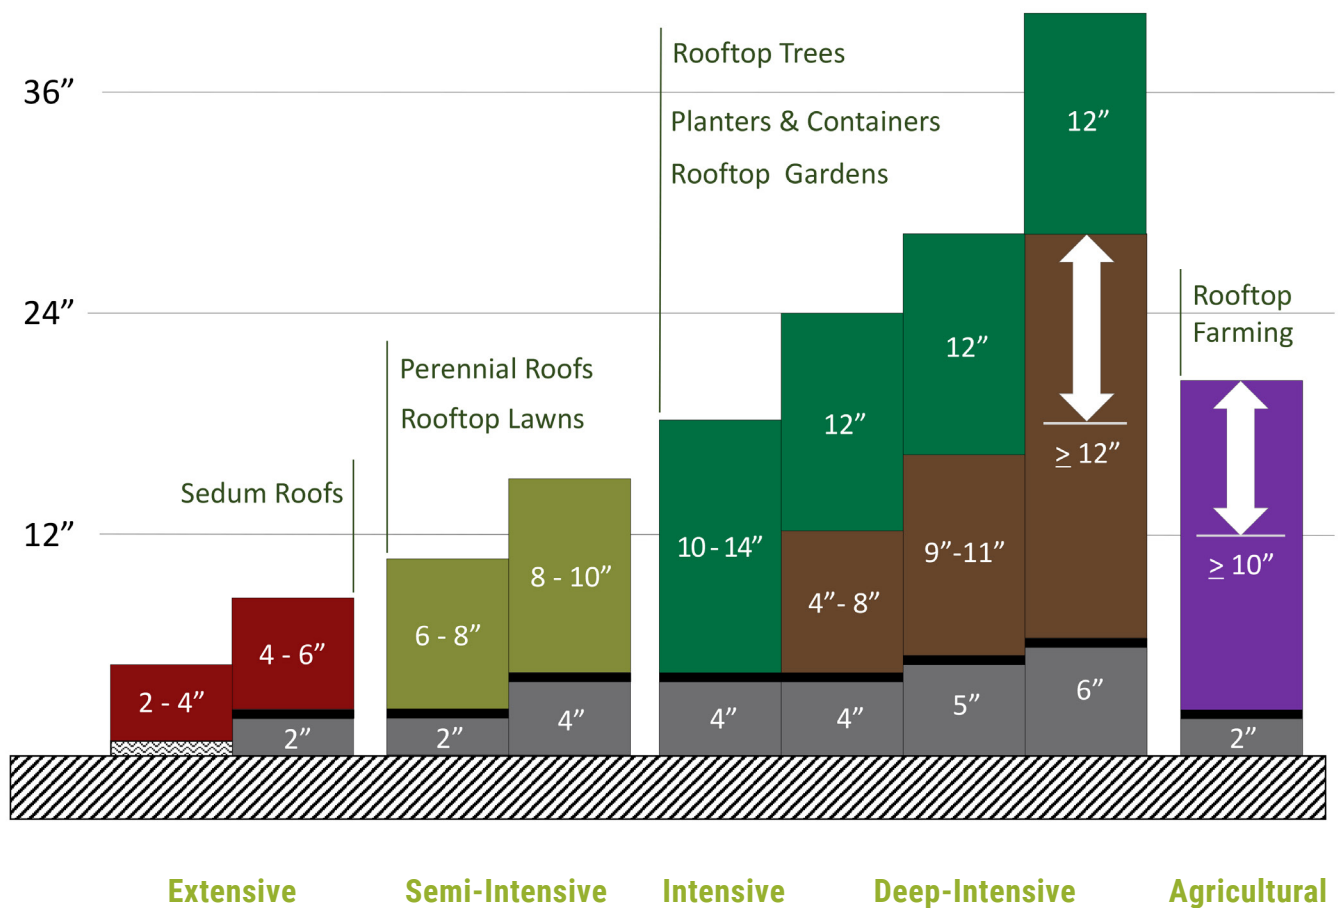

# OVERVIEW

rooflite offers soil systems for a wide variety of green roof applications. The charts included illustrate the types of green roofs supported, growth media system depths, and applicable rooflite soil products. For more details on our systems, visit our web site at [rooflitesoil.com](http://rooflitesoil.com)

<b>ex</b>	<b>si</b>	<b>in</b>	<b>ag</b>	<b>bl</b>	<b>sf</b>	<b>dr</b>
rooflite® extensive	rooflite® semi-intensive	rooflite® intensive	rooflite® agricultural	rooflite® intensive base	rooflite® separation fabric	rooflite® drain

SEDUM ROOF

ROOFTOP LAWN

PERENNIAL ROOF

ROOFTOP GARDEN

PLANTERS

DEEP ROOFTOP GARDEN

DEEP PLANTERS

ROOF TOP TREE DETAIL