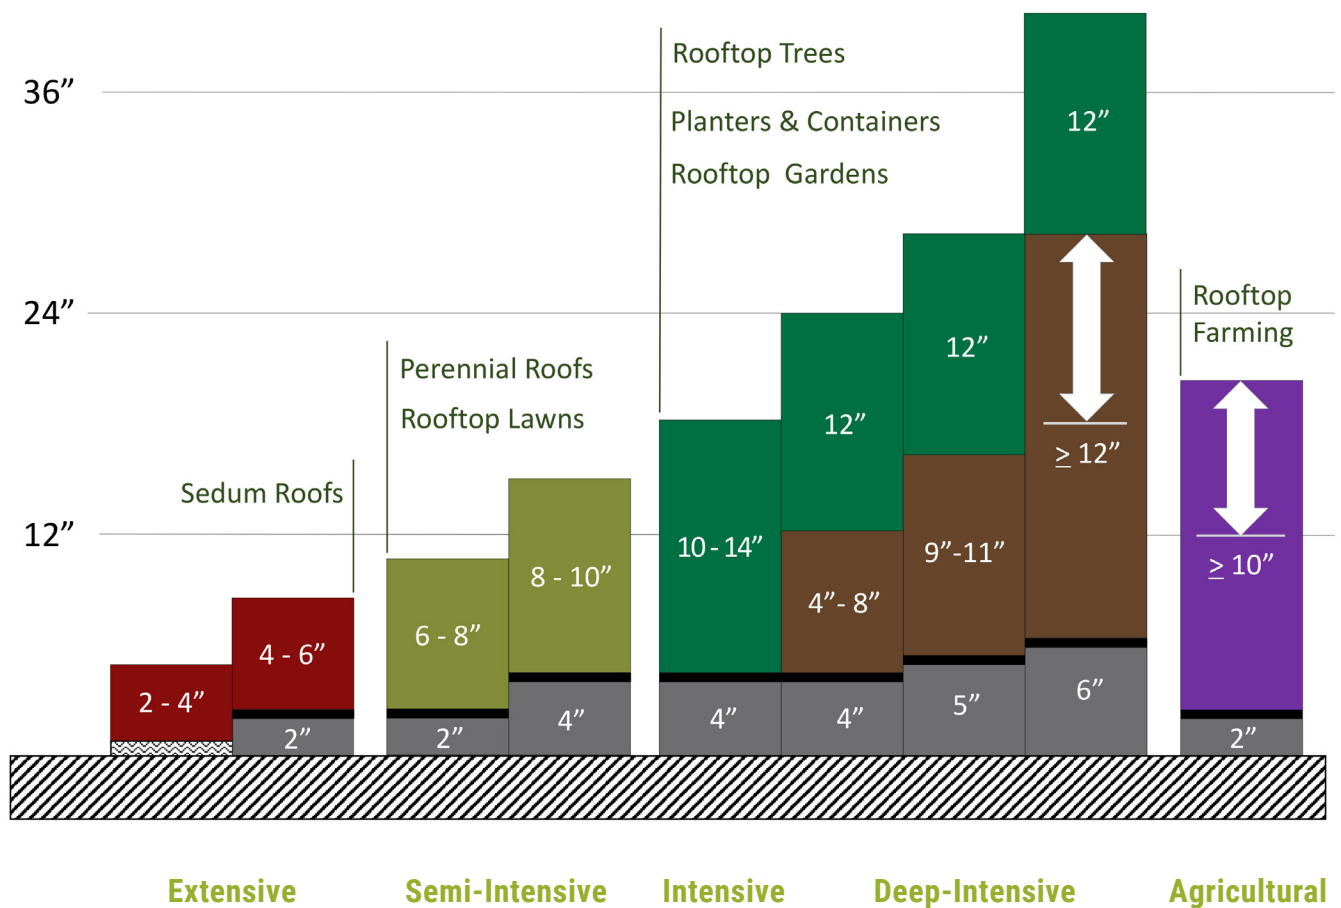

OVERVIEW

rooflite offers soil systems for a wide variety of green roof applications. The charts included illustrate the types of green roofs supported, growth media system depths, and applicable rooflite soil products. For more details on our systems, visit our web site at rooflitesoil.com

SEDUM ROOF

ROOFTOP LAWN

PERENNIAL ROOF

ROOFTOP GARDEN

PLANTERS

DEEP ROOFTOP GARDEN

DEEP PLANTERS

ROOF TOP TREE DETAIL

ROOFTOP FARMING

AGRICULTURAL PLANTER

FOR ILLUSTRATION ONLY.
 FOR TECHNICAL DRAWINGS, VISIT rooflitesoil.com/downloads